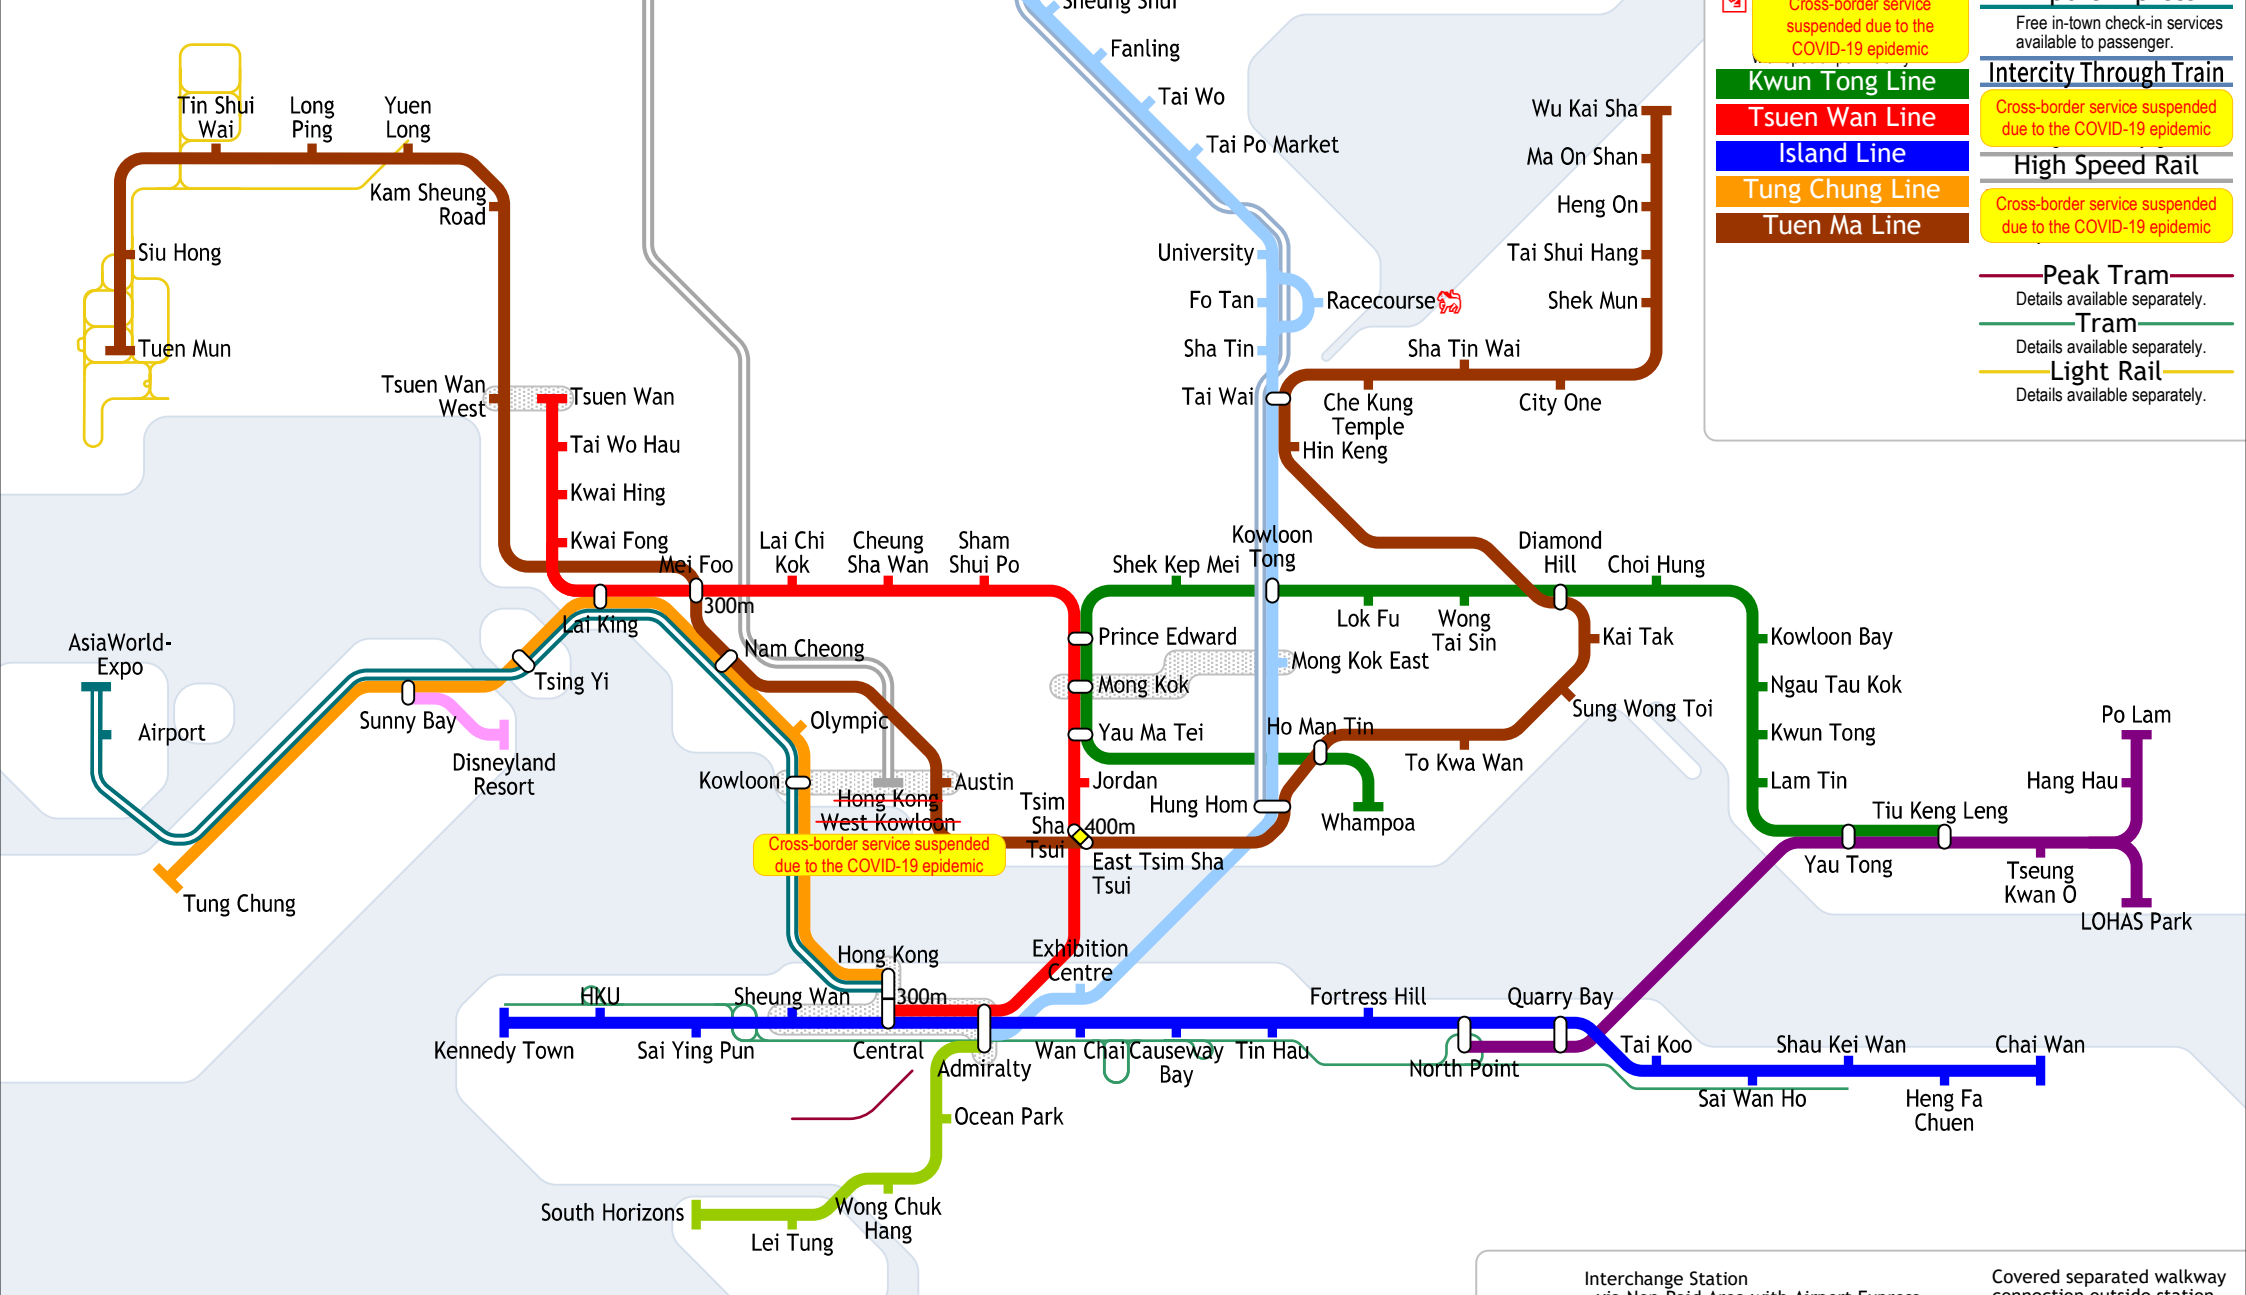

Hong Kong Railway Network

With information as at 15th May 2022

Key to lines

East Rail Line	Tseung Kwan O Line
Disney Resort Line	South Island Line
Airport Express	Intercity Through Train
Kwun Tong Line	High Speed Rail
Tsuen Wan Line	Peak Tram
Island Line	Tram
Tung Chung Line	Light Rail
Tuen Ma Line	

Racecourse is only open during race days or when large events are held at Sha Tin Racecourse.

Cross-border service suspended due to the COVID-19 epidemic

Details available separately.

Cross-border service suspended due to the COVID-19 epidemic

Cross-border service suspended due to the COVID-19 epidemic

Key

- Interchange Station
 - via Non-Paid Area with Airport Express
 - Distance between interchange, for over 200m only
- Interchange Station (Tsim Sha Tsui & East Tsim Sha Tsui) via Non-Paid Area
- Covered separated walkway connection outside station
 - * Mong Kok-Mong Kok East 550m
 - * Kowloon-Austin 650m
 - * Sheung Wan-Central 800m
 - * Central-Admiralty 400m
 - * Tsuen Wan-Tsuen Wan West 1,200m